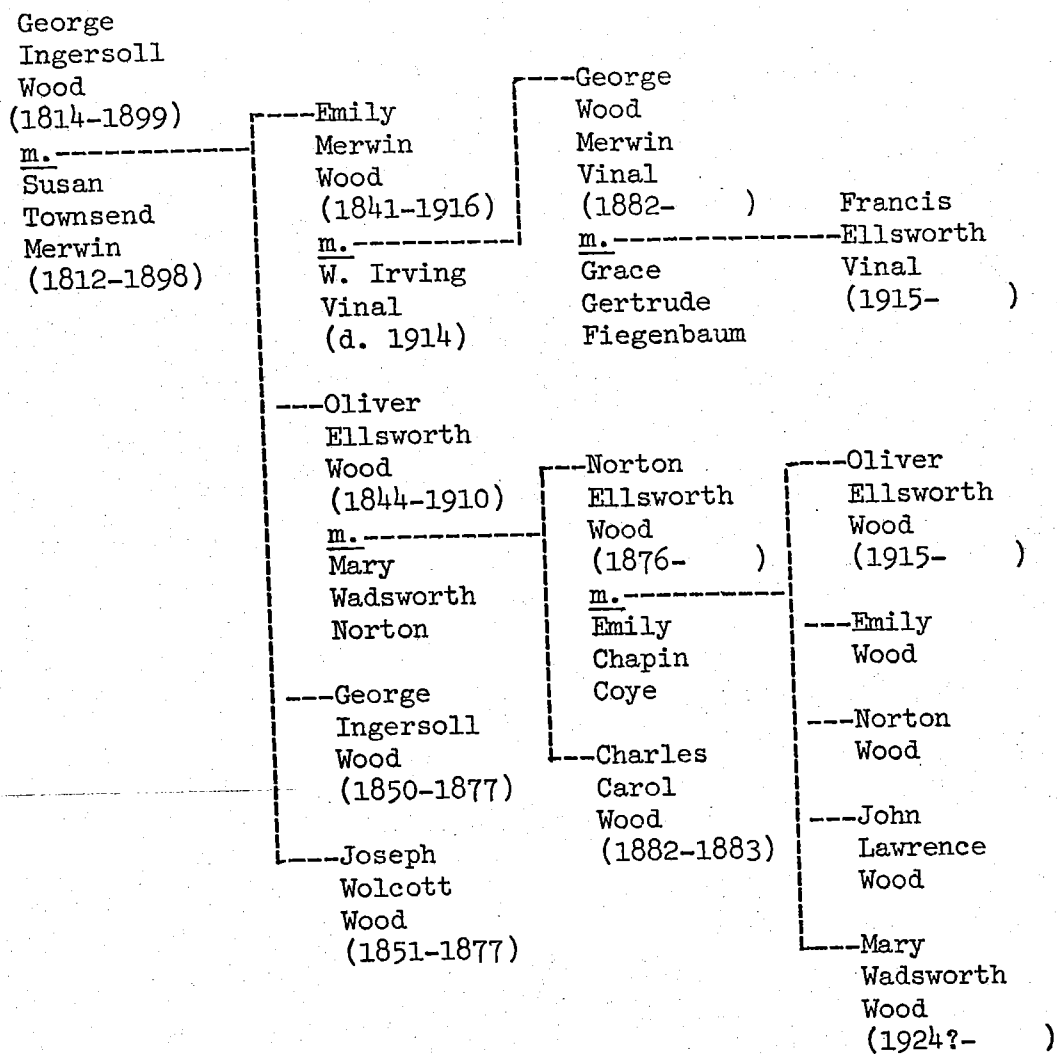

WOOD FAMILY GENEALOGY

Joseph Wood

m.
?

----- David Wood

m.

Sarah
Ingersoll

----- Joseph Wood
(1779-1856)

m.

2. Catherine
Lathrop

----- Frances
E. Wood

----- Katherine
Bontecou

Wood
(1843-1913)

----- Winthrop
Wood

----- George
Ingersoll
Wood
(1814-1899)

m. ----- see page 2

Susan
Townsend
Merwin
(1812-1898)

----- Delia
Williams
Wood
(1820-1850)

m. ----- see page 3

Chester
Smith
Lyman
(1814-1890)

----- William
Cowper
Wood
(1821-1889)

m. ----- see page 4

1. Hannah
Tooker
Lawrence
(d. 1876)
2. Frances
(Cochron)
Moore

GEORGE INGERSOLL WOOD FAMILY

DELIA WILLIAMS (WOOD) LYMAN FAMILY

WILLIAM COWPER WOOD FAMILY

William
Cowper
Wood
(1821-1889)

- m.-----
1. Hannah
Tooker
Lawrence
(d. 1876)
 2. Frances
(Cochron)
Moore