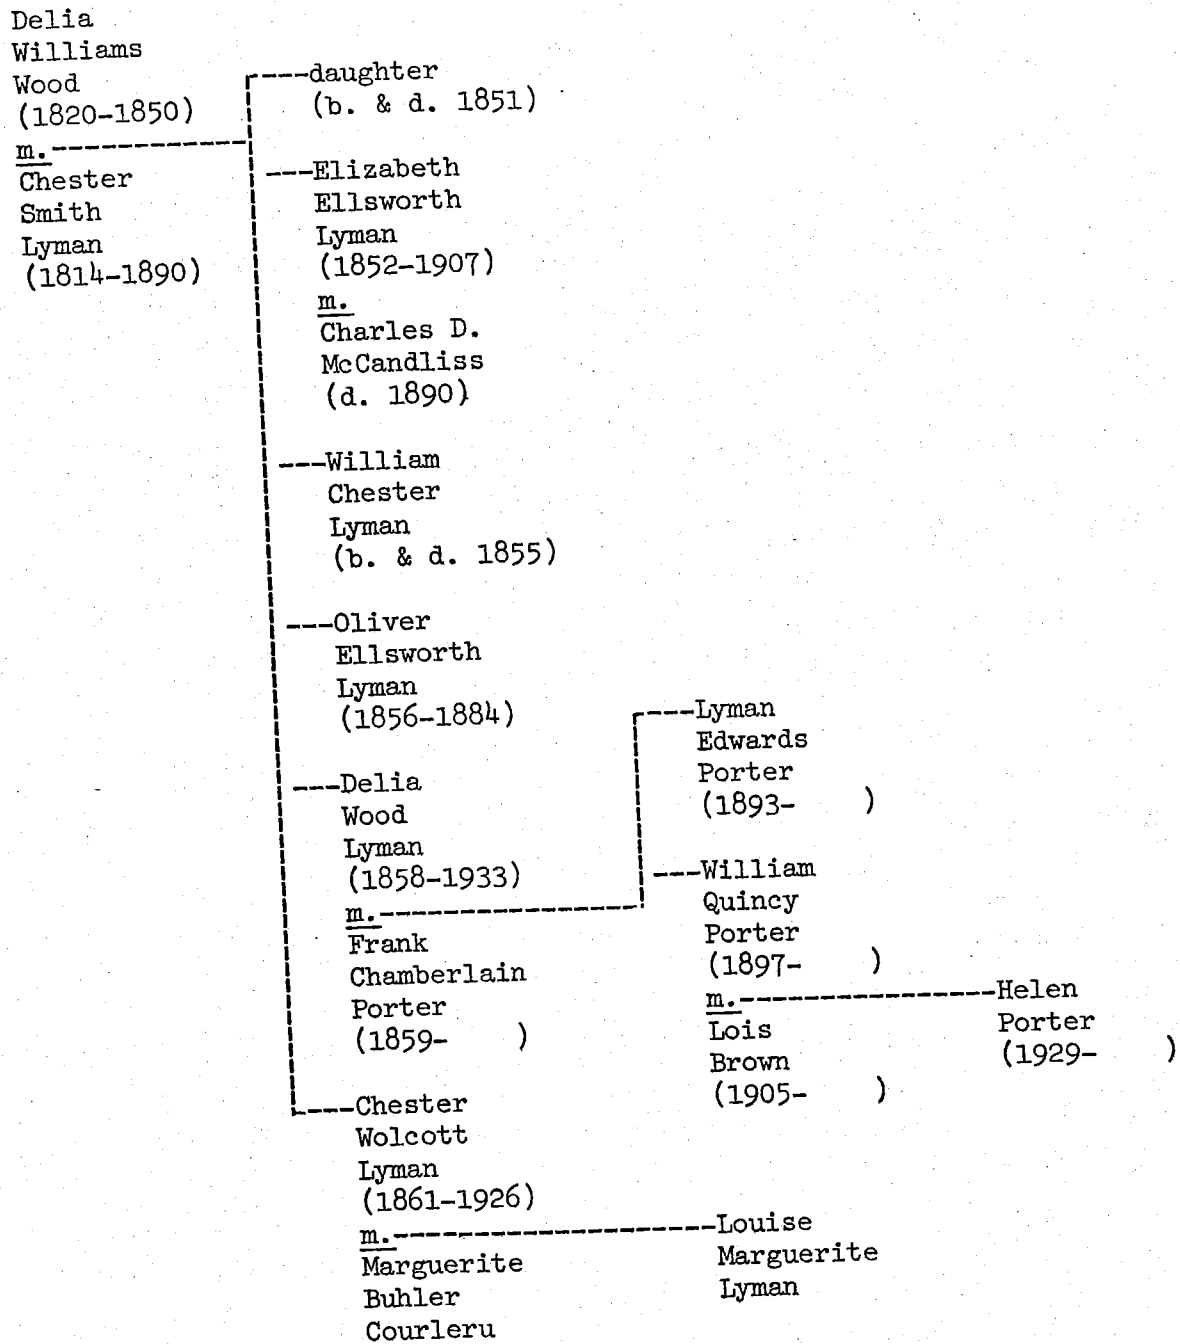

WOOD FAMILY GENEALOGY

Joseph Wood

m.
?

----- David Wood

m.

Sarah
Ingersoll

----- Joseph Wood
(1779-1856)

m.

2. Catherine
Lathrop

----- Frances
E. Wood

----- Katherine
Bontecou

Wood
(1843-1913)

----- Winthrop
Wood

----- George
Ingersoll
Wood
(1814-1899)

m. ----- see page 2

Susan
Townsend
Merwin
(1812-1898)

----- Delia
Williams
Wood
(1820-1850)

m. ----- see page 3

Chester
Smith
Lyman
(1814-1890)

----- William
Cowper
Wood
(1821-1889)

m. ----- see page 4

1. Hannah
Tooker
Lawrence
(d. 1876)
2. Frances
(Cochron)
Moore

GEORGE INGERSOLL WOOD FAMILY

DELIA WILLIAMS (WOOD) LYMAN FAMILY

WILLIAM COWPER WOOD FAMILY

William
Cowper
Wood
(1821-1889)

- m.-----
1. Hannah
Tooker
Lawrence
(d. 1876)
 2. Frances
(Cochron)
Moore